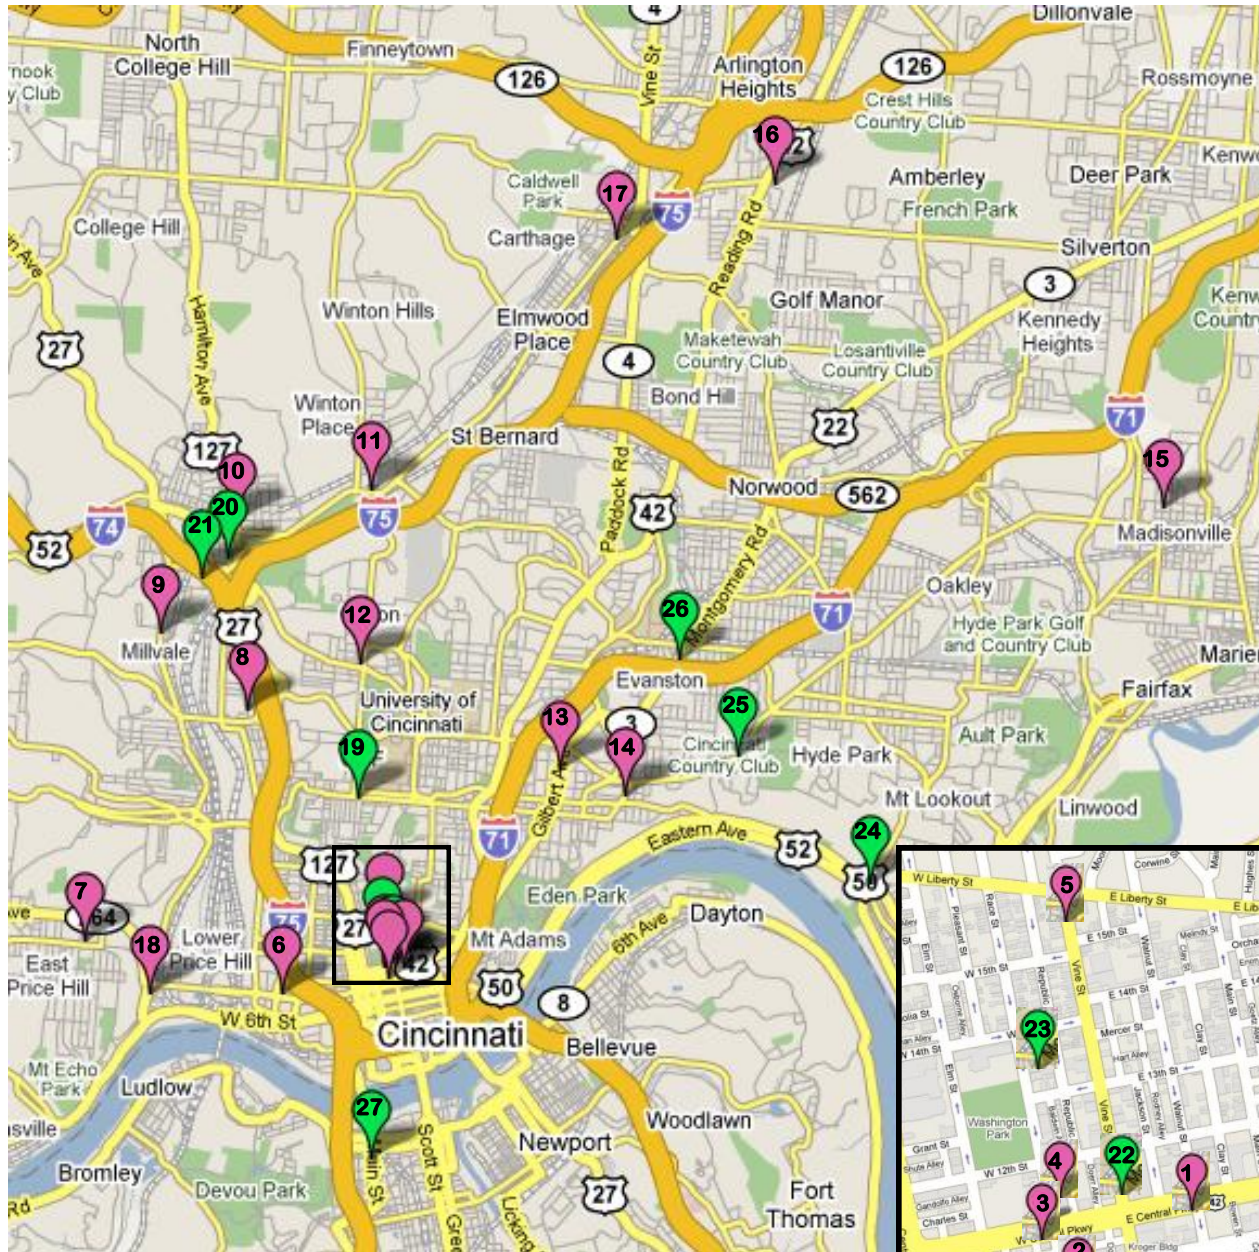

ArtWorks Mural Locations

Past Murals

1. Downtown
1005 Walnut St
2. Downtown
908 Race St
3. Downtown
101 W. Central Pkwy
4. Over-the-Rhine
1100 Race St
5. Over-the-Rhine
1519 Vine St
6. Queensgate
959 West 8th St
7. Price Hill
3206 Warsaw Ave
8. Camp Washington
3025 Colerain Ave
9. Millvale
3301 Beekman St
10. Northside
4119 Hamilton Ave
11. Spring Grove Village
4650 Spring Grove Ave
12. Clifton
319 Ludlow Ave
13. Walnut Hills
2901 Gilbert Ave
14. East Walnut Hills
2701 Woodburn Ave

15. Madisonville
5201 Whetsel Ave

16. Roselawn
1850 Summit Rd

17. Carthage
7117 Vine St

18. Lower Price Hill
718 State Ave

2009 Murals

19. Clifton Heights
2392 Wheeler St

20. Northside
3841 Spring Grove Ave

21. South Cumminsville
1733 Durr St

22. Over-the-Rhine
1109 Vine St

23. Over-the-Rhine
1308 Race St

24. Columbia Tusculum
400 Delta Ave

25. O'Bryonville
2114 Madison Rd

26. Evanston
3564 Montgomery Rd

27. Covington
411 6th St